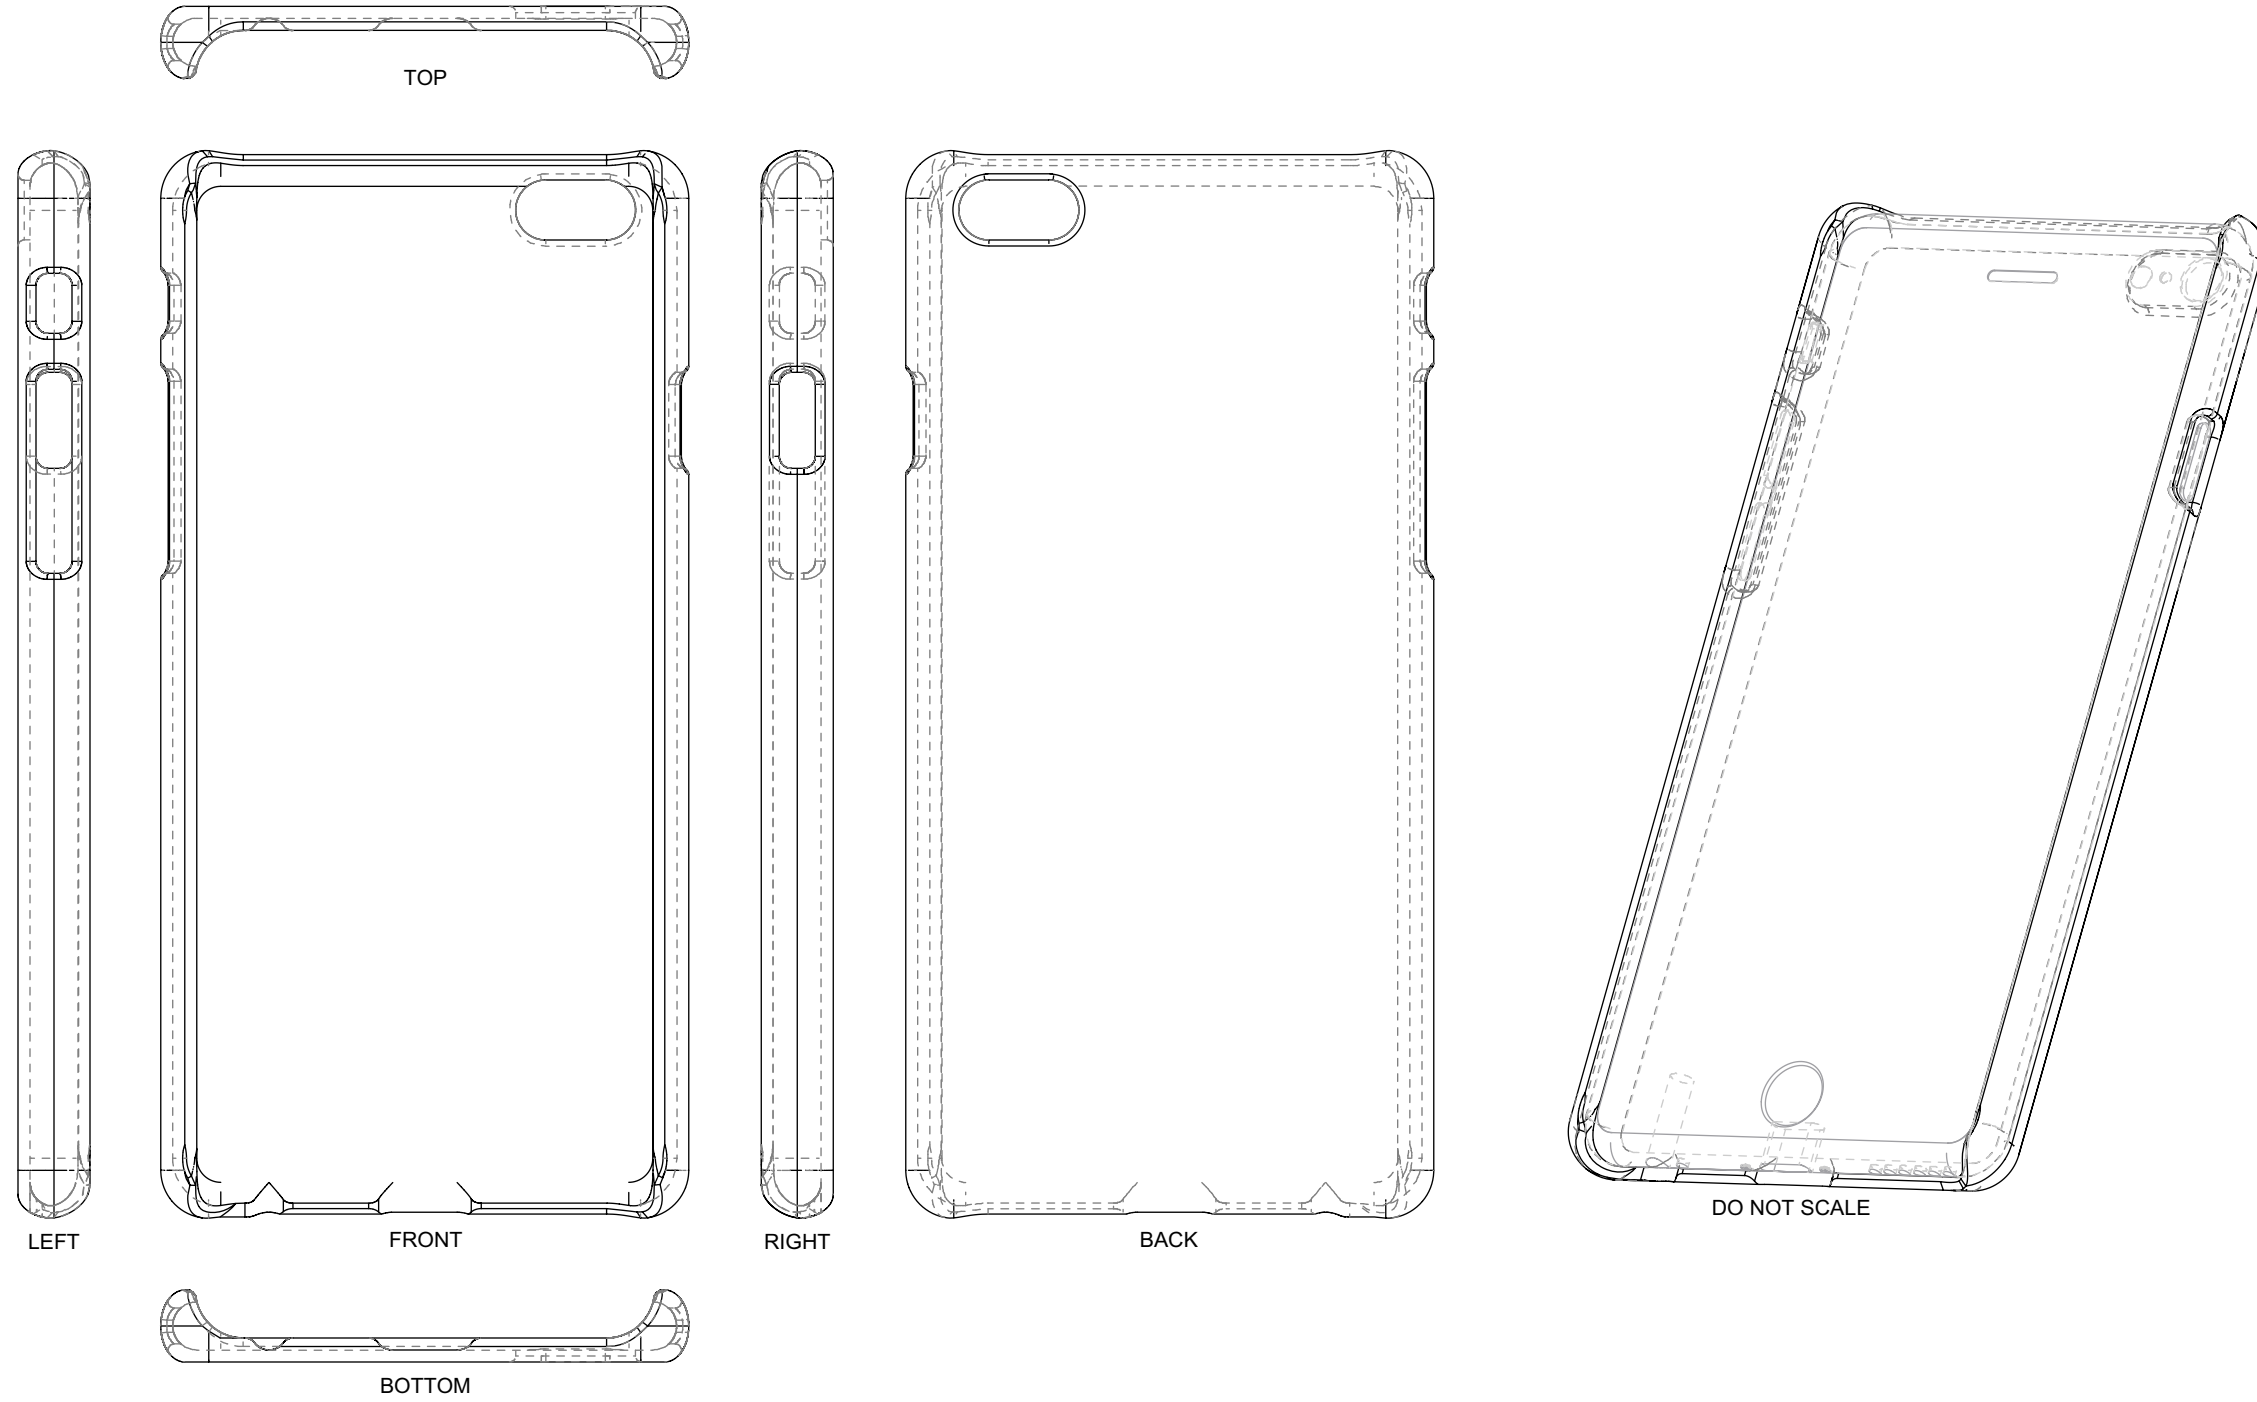

COMPUTER DRAFTING

DIRECTOR: CHRIS RAINTREE
 SCENIC DESIGNER: APPLE IPHONE
 TECHNICAL DIRECTOR: APPLE
 DRAFTER: STEPHAN STARLING

PHONE

THEATREVCU

DATE: 11/13/17
 REVISED: 11/13/17
 SCALE: FULL SIZE

PLATE

01

OF 02

COMPUTER DRAFTING

DIRECTOR: CHRIS RAINTREE
 SCENIC DESIGNER: APPLE IPHONE
 TECHNICAL DIRECTOR: APPLE
 DRAFTER: STEPHAN STARLING

CASE

THEATREVCU

DATE: 11/13/17
 REVISED: 11/13/17
 SCALE: FULL SIZE

PLATE

02

OF 02